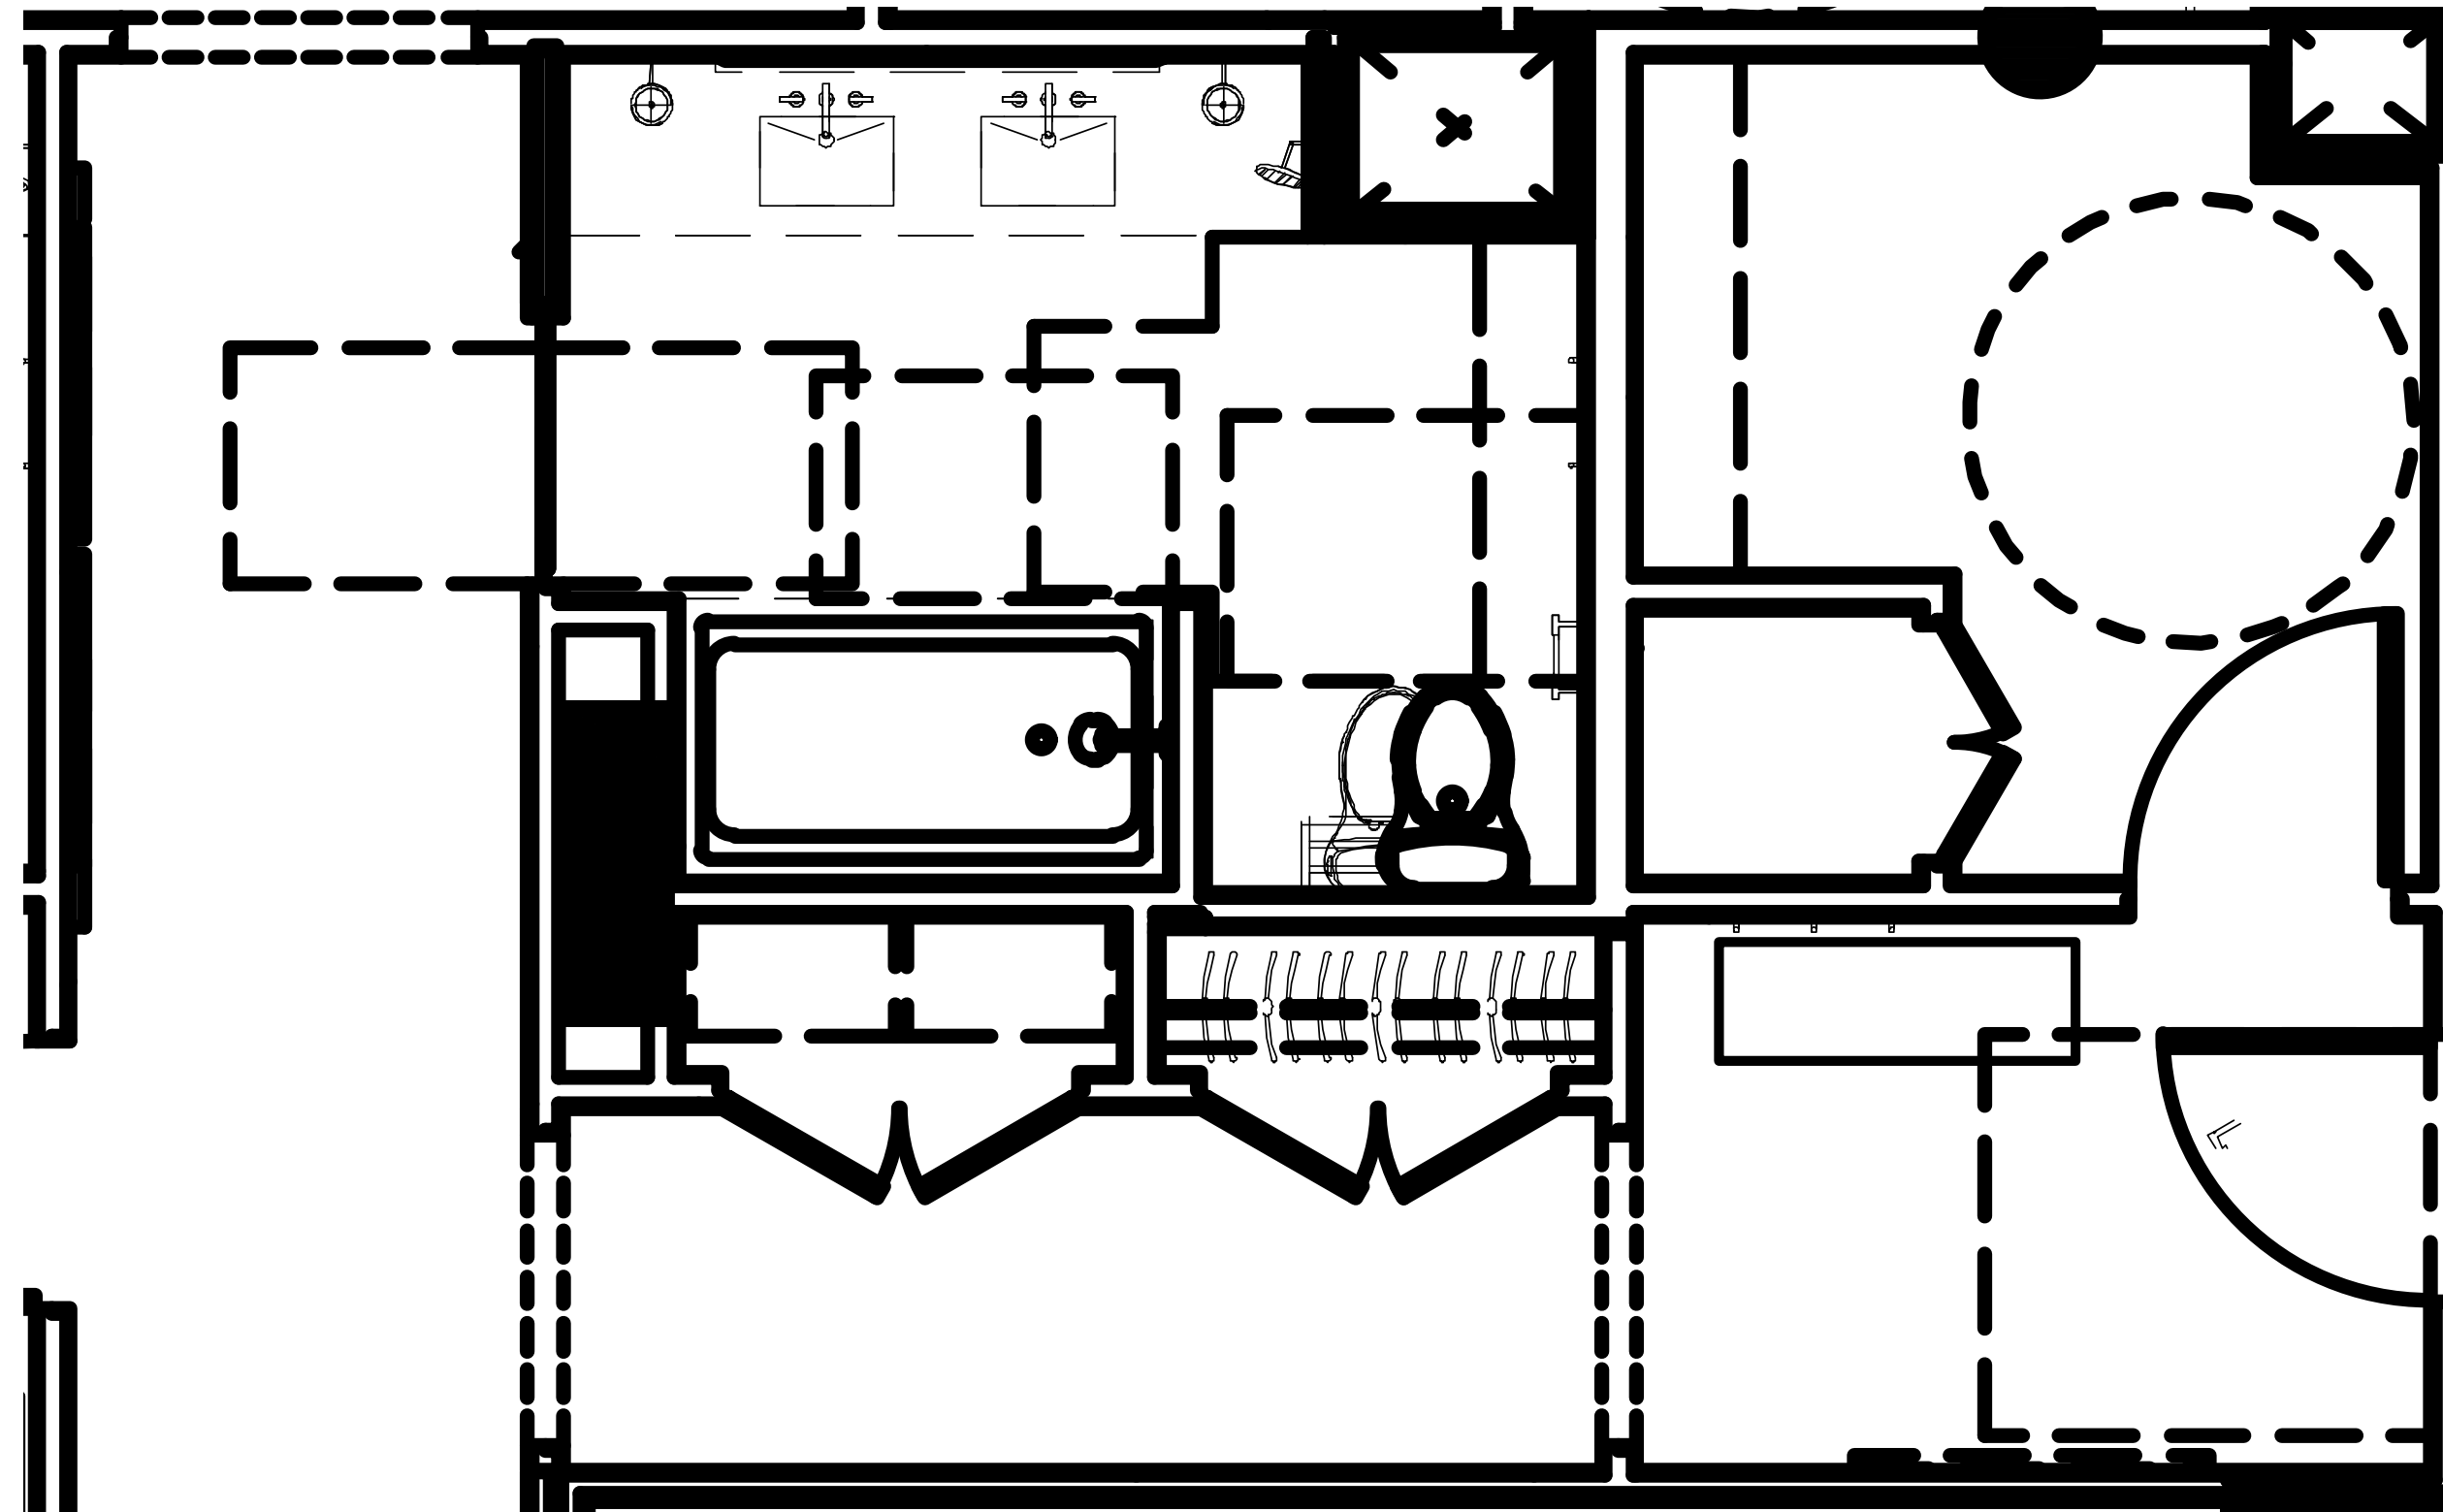

IXTAPA ROUND SIDE TABLE
LIMESTONE
20" DIAM., 16"H

AEGEAN ALUMINUM DINING BENCH
IRON FRAME / PERFORMANCE OUTDOOR - SAND
52¼"W X 15"D X 2¾"H

DESIGN
INSPIRATION

PALETTE B

FLOOR PLAN

OVERALL FLOOR PLAN

FLOOR PLAN