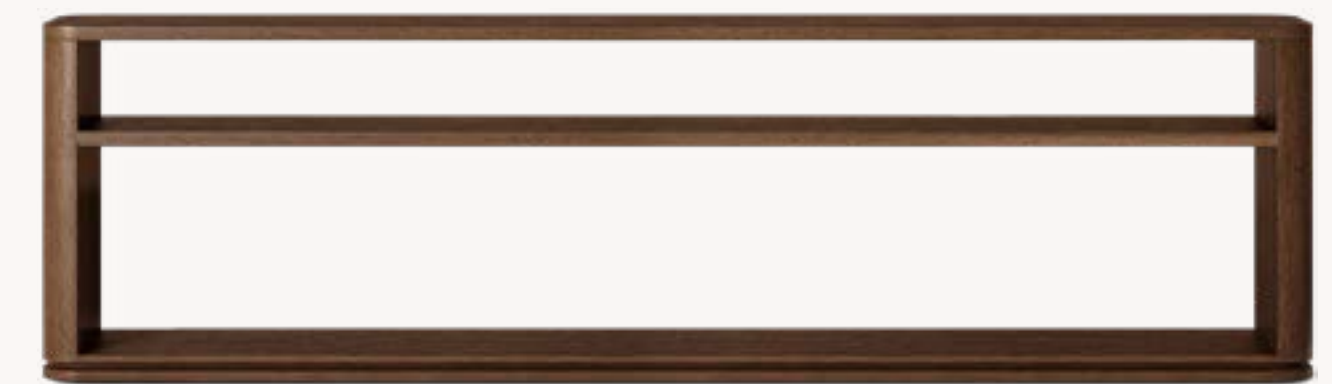

1930S MARTINI SIDE TABLE
BRONZE
10" DIAM., 26½"H

MÉTIER TASK FLOOR LAMP
BRONZE
23"L X 9"W X 35½"

LIGNÉ SOFA BACK CONSOLE TABLE
BROWN BRUSHED OAK (GLASS TOP)
96"W X 12"D X 27"H

TAITE LEATHER SWIVEL CHAIR
PERF. IT. LEATHER - COCOA
45"W X 36"D X 28"H