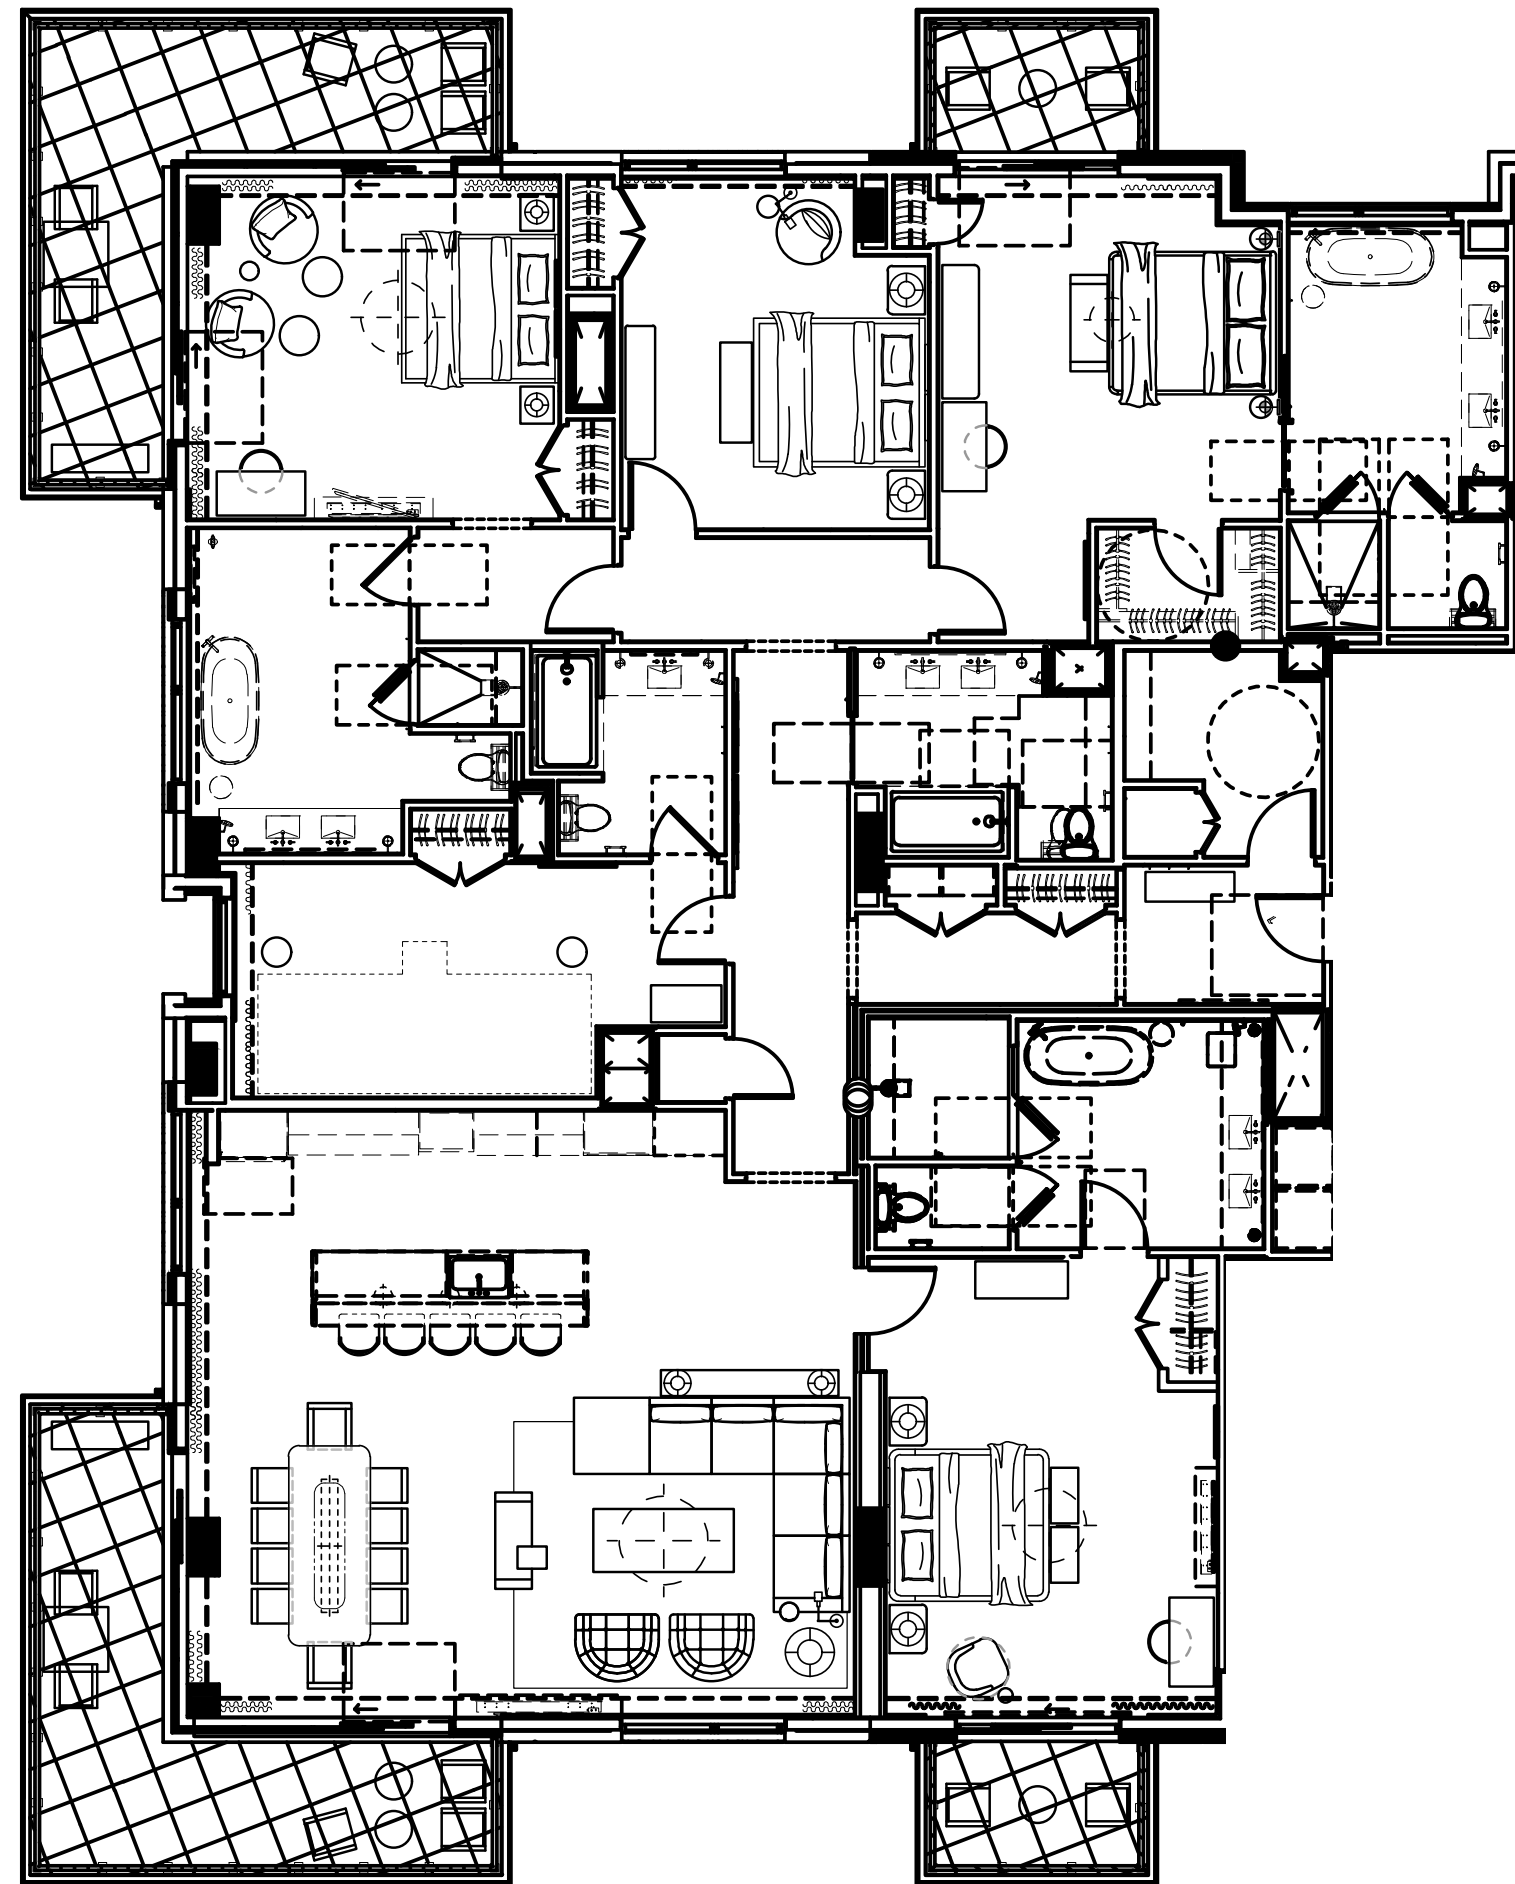

IXTAPA ROUND SIDE TABLE
LIMESTONE
20" DIAM., 16"H

AEGEAN ALUMINUM DINING BENCH
IRON FRAME / PERFORMANCE OUTDOOR - SAND
52¼"W X 15"D X 2¾"H

DESIGN
INSPIRATION

PALETTE B

FLOOR PLAN

OVERALL FLOOR PLAN

FLOOR PLAN