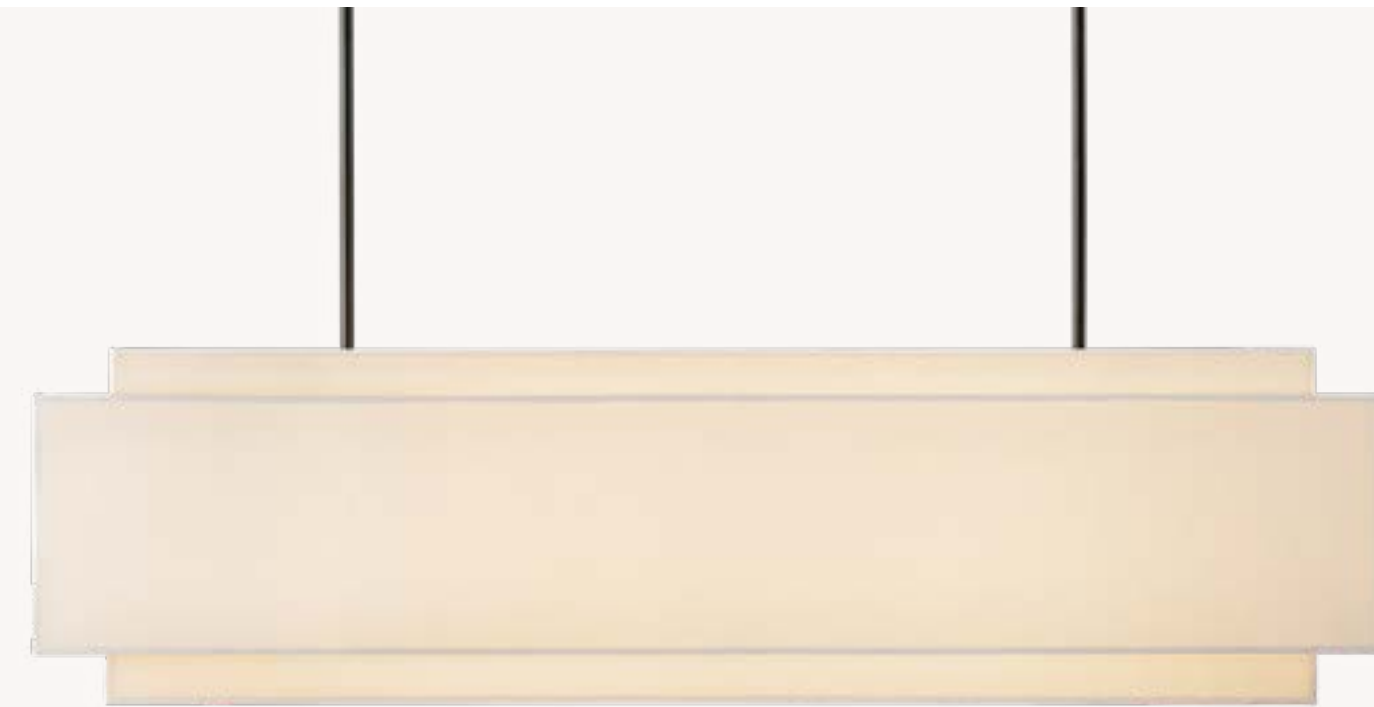

TEXTURED METAL TABLE LAMP
WITH SHADE | BRASS
15" DIAM., 20¾"H

MARA PERFORMANCE RUG
NICKEL
12' X 15'

MODENA BENCH
ESPRESSO OAK AND COF: P.BW - WHITE
52"W X 20"D X 19½"H

SELECTIONS

OSLO PEDESTAL RECTANGULAR DINING TABLE
AGED LIGHT OAK
108" TABLE: 108"L X 44"W X 30"H