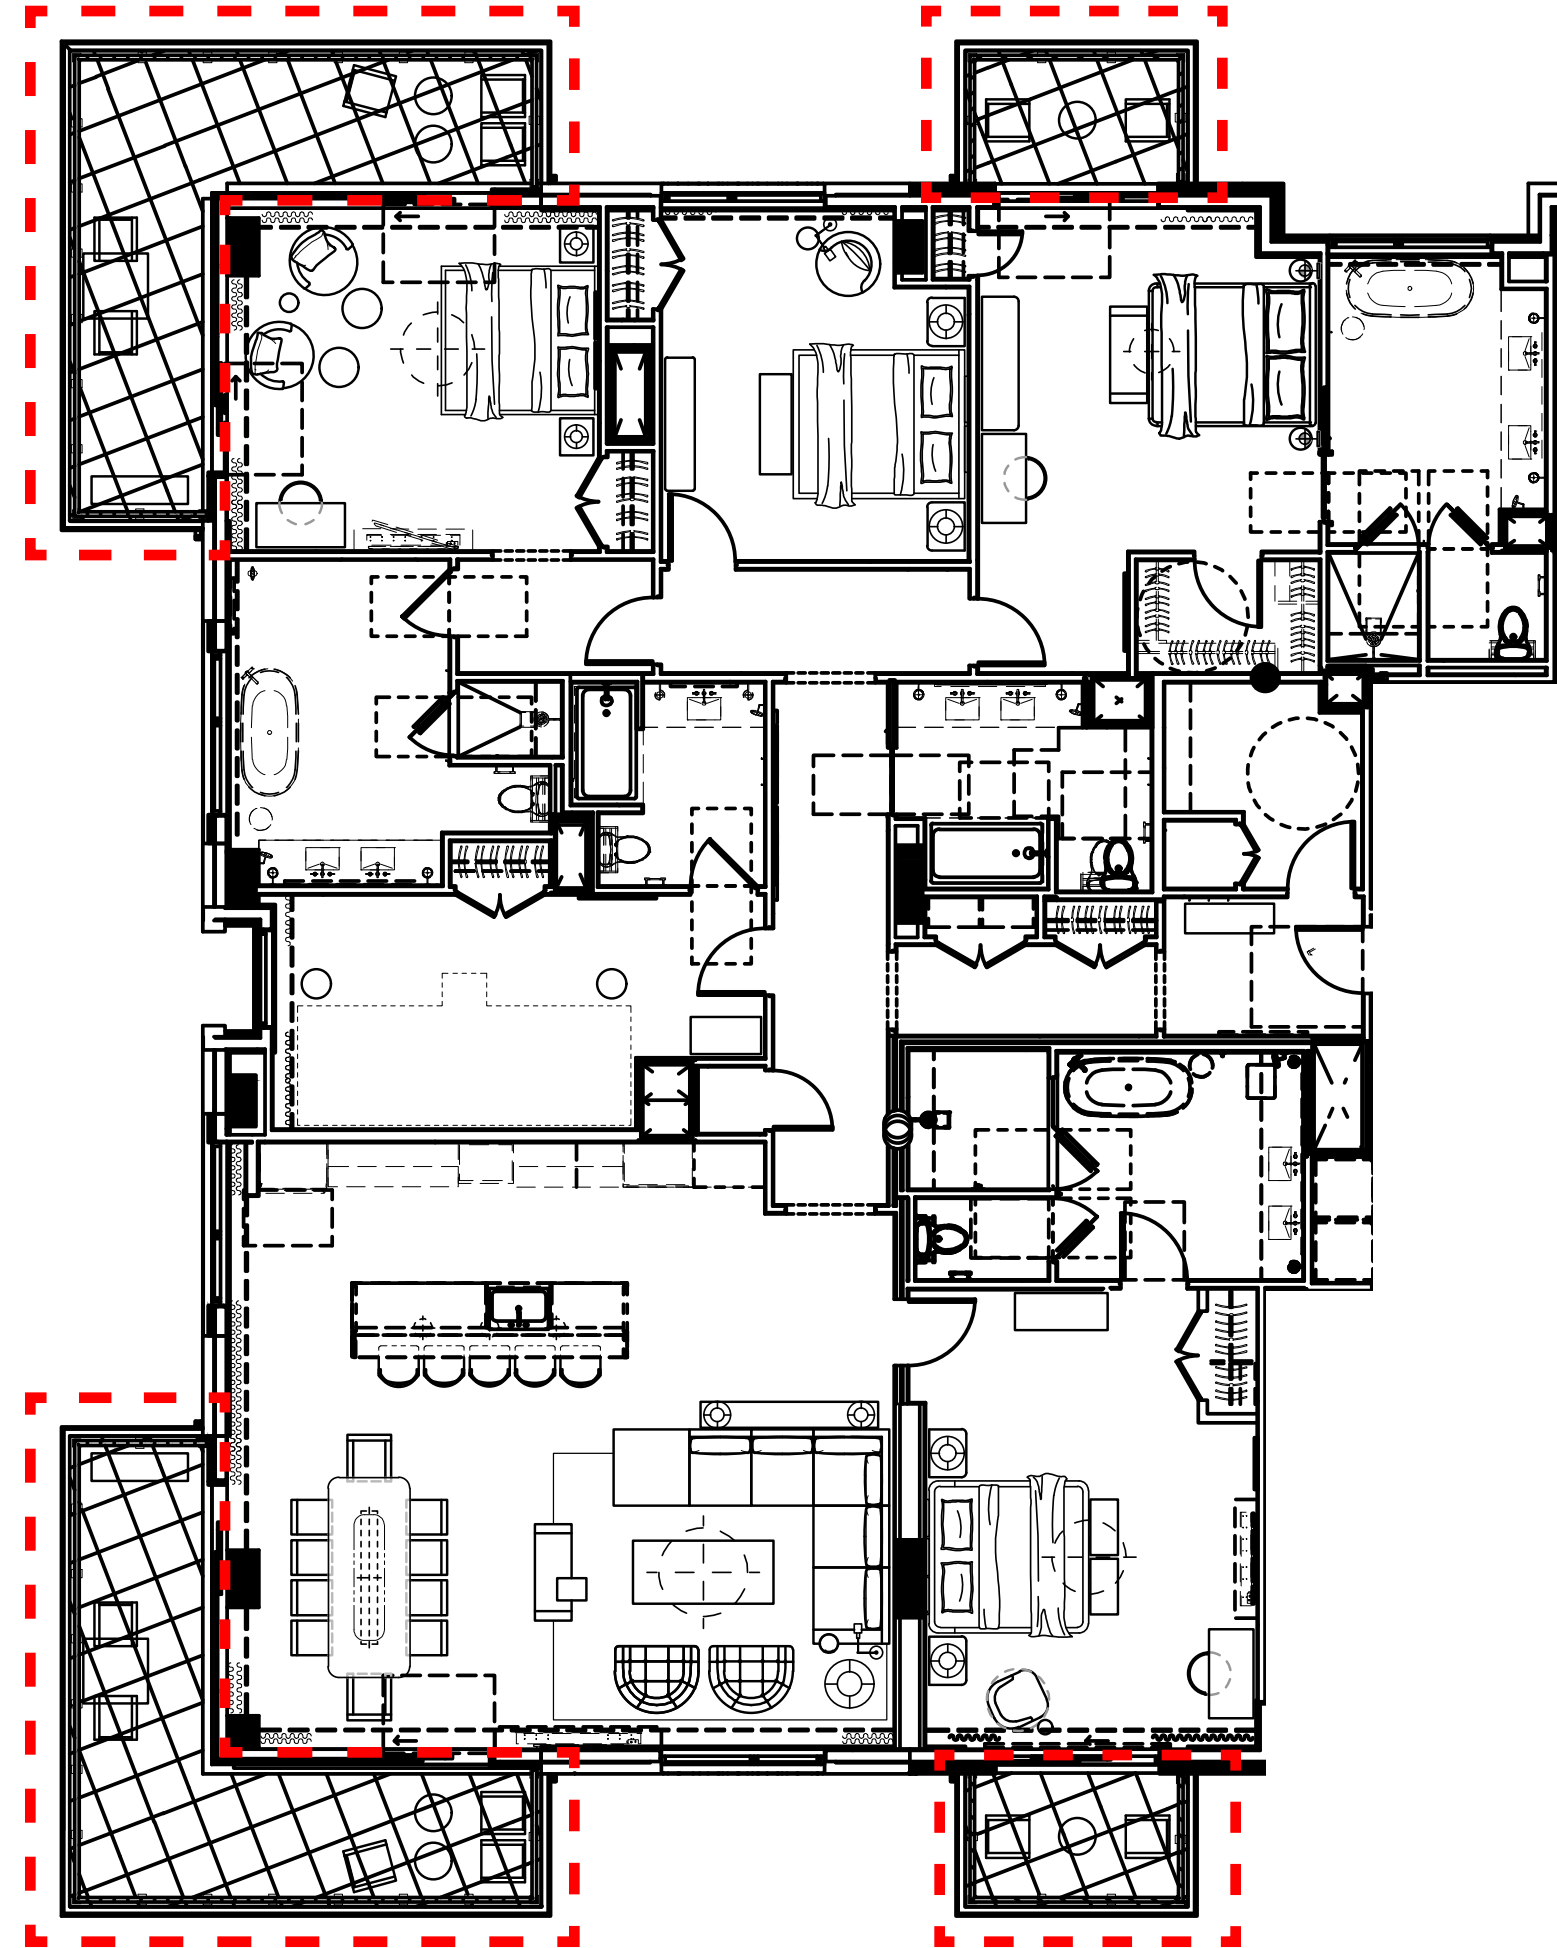

NICOLA OPEN BARREL VEGAN
LEATHER
COCOA DINING ARMCHAIR
22"W X 22¼"D X 30¾"H

OSLO 5-DRAWER DRESSER
AGED BROWN OAK
50"W X 20"D X 45½"H

FLOOR PLAN

SELECTIONS

MODENA FABRIC PANEL PLATFORM BED
BROWN OAK AND COM: CONTRACT BASKET WEAVE SAND
KING BED: 85"W X 89½"L X 48"H

COI BRETON CONSOLE TABLE
BROWN OAK
72" CONSOLE TABLE: 72"W X 16"D X 30"H

LECCO LEATHER SWIVEL CHAIR
COM: PERFORMANCE LEATHER - COCOA
35"W X 34½"D X 29"H

JAVA CONCRETE TAPER SIDE
TABLE | LIMESTONE
12" DIAM., 18"H

MÉTIER TASK FLOOR LAMP
BRONZE
23"L X 9"W X 35½" - 52½"H

KELLEN UPHOLSTERED WIDE BENCH
GRAPHITE AND COM: PERFORMANCE VELVET - TWILIGHT
54"W X 17"D X 17"H

FLOOR PLAN

SELECTIONS

CALLUM TALL DRESSER
SANDWASHED DARK BROWN
38"W X 20"D X 48"H

KENZIE DRUM SIDE TABLE
BRONZE
16½" DIAM., 20"H

ATLASBABA: MALIBU
FOR GENERAL PUBLIC
40"W X 50"H

FLOOR PLAN

SELECTIONS

MARINO DINING ARMCHAIR
IRON FRAME | PERFORMANCE OUTDOOR - SAND
20¼"W X 17¾"D X 1½"H

AEGEAN ALUMINUM SQUARE DINING TABLE
IRON
34¼" SQ., 29½"H