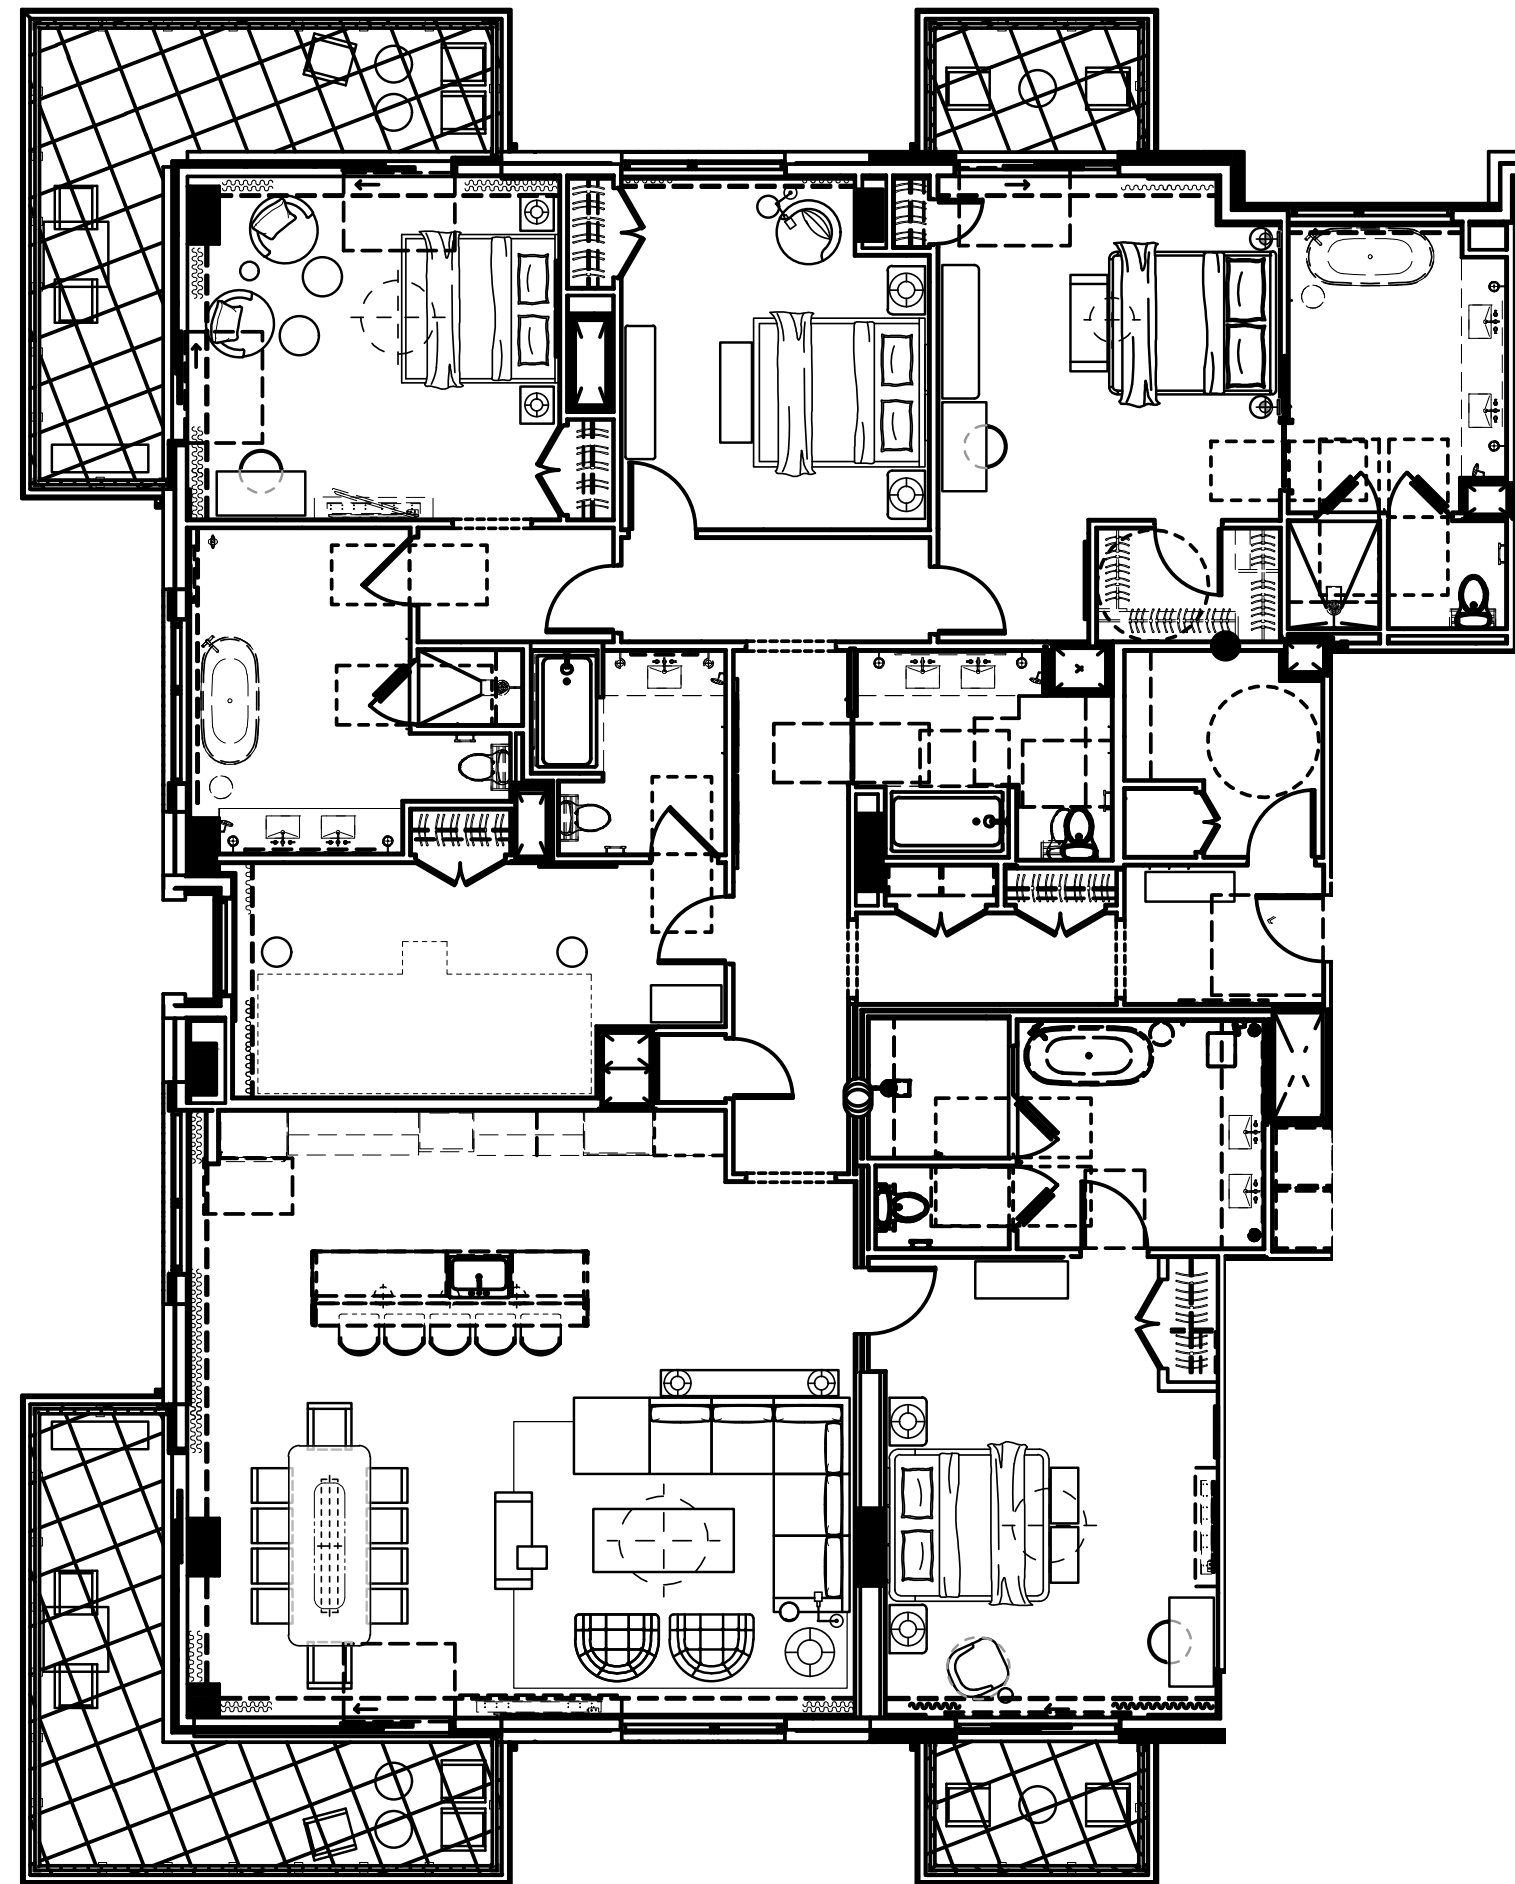

ARCHITECTURE

DESIGN
INSPIRATION

PALETTE A

FLOOR PLAN

OVERALL FLOOR PLAN

FLOOR PLAN

SELECTIONS

FRENCH CONTEMPORARY FABRIC END-OF-BED BENCH
BROWN OAK AND PERFORMANCE LINEN WEAVE - NATURAL
48"W X 16"D X 18"H

1930S MARTINI SIDE TABLE
BRONZE
10" DIAM., 26½"H

MÉTIER TASK FLOOR LAMP
BRONZE
23"L X 9"W X 35½"

LIGNÉ SOFA BACK CONSOLE TABLE
BROWN BRUSHED OAK (GLASS TOP)
96"W X 12"D X 27"H

TAITE LEATHER SWIVEL CHAIR
PERF. IT. LEATHER - COCOA
45"W X 36"D X 28"H