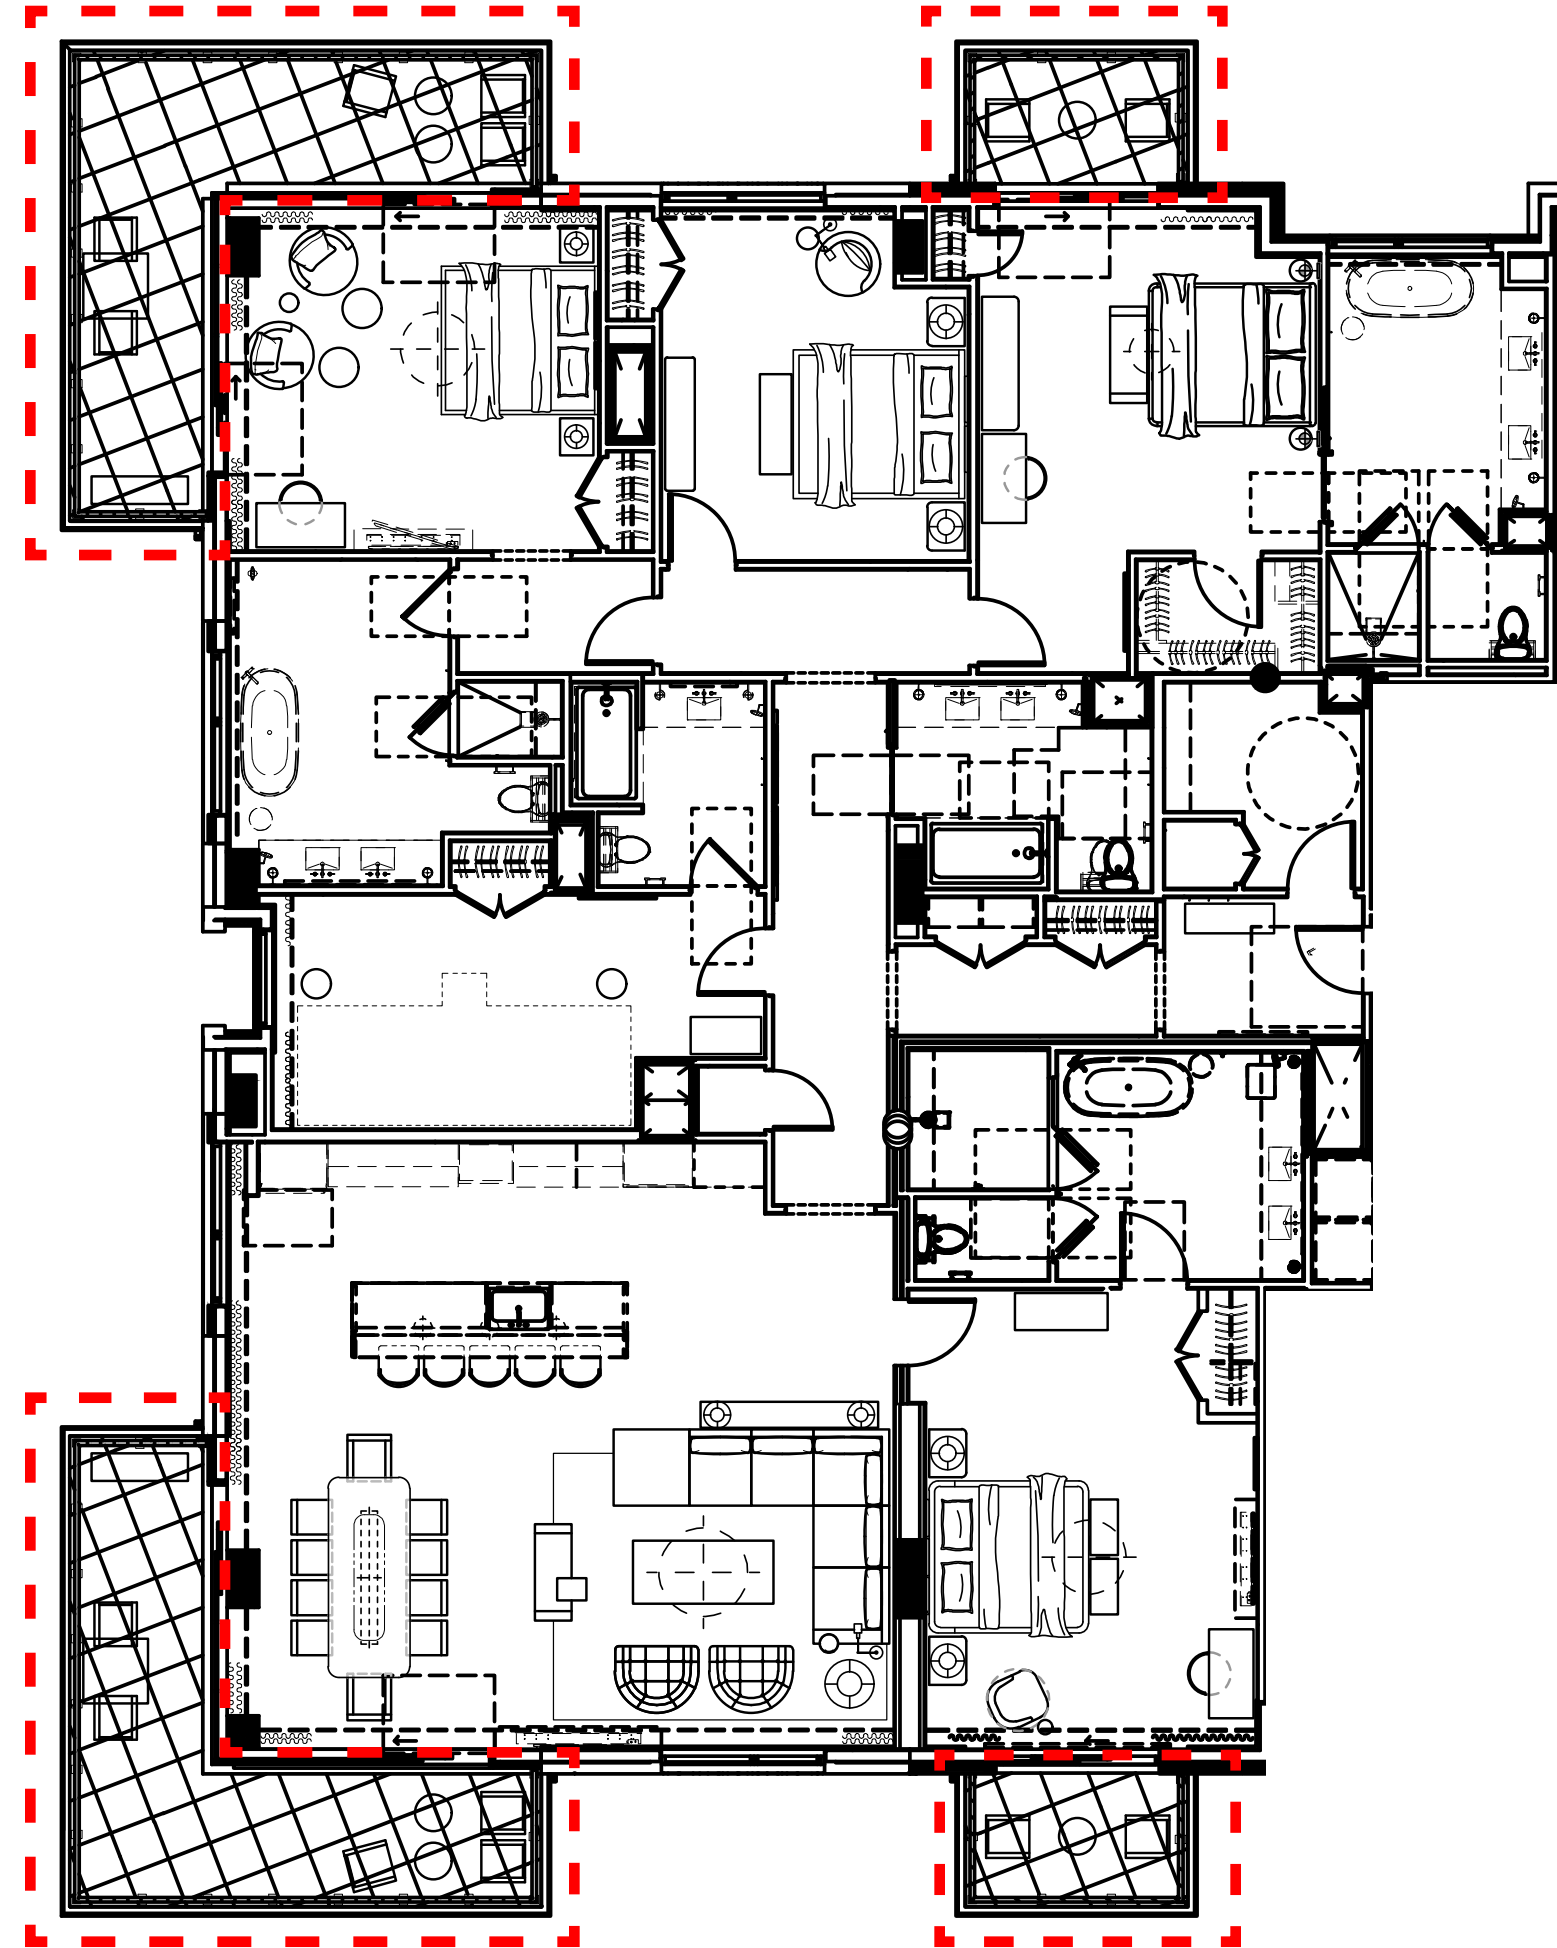

BRETON 6-DRAWER DRESSER
BLOND OAK/ BRASS
72"W X 20"D X 34"H

FLOOR PLAN

SELECTIONS

OSLO SHELTER PLATFORM BED
AGED LIGHT OAK
KING BED: 82"W X 85¾"L X 48"H

OSLO CLOSED NIGHTSTAND
AGED LIGHT OAK
26"W X 20"D X 24"H

NICOLA OPEN BARREL VEGAN
LEATHER DINING ARMCHAIR I
PEWTER | 22"W X 22¼"D X 30¾"H

OSLO 5-DRAWER DRESSER
AGED LIGHT OAK
50"W X 20"D X 45½"H

FLOOR PLAN

SELECTIONS

MODENA FABRIC PANEL PLATFORM BED
BROWN OAK AND COM: CONTRACT PERF. BASKET WEAVE DOVE
KING BED: 85"W X 89½"L X 48"H

COI BRETON CONSOLE TABLE
BLOND OAK
72" CONSOLE TABLE: 72"W X 16"D X 30"H

LECCO LEATHER SWIVEL CHAIR
COM: PERFORMANCE LEATHER - PEWTER
35"W X 34½"D X 29"H

JAVA TEAK TAPER SIDE
TABLE | NATURAL TEAK
12" DIAM., 18"H

KENZIE DRUM SIDE TABLE
AGED BRASS
16½" DIAM., 20"H

ATLASBABA: FIRST TIME
FOR GENERAL PUBLIC
40"W X 50"H

FLOOR PLAN

MARINO DINING ARMCHAIR
SLATE FRAME | PERFORMANCE OUTDOOR - DOVE
20¼"W X 17¾"D X 1½"H

AEGEAN ALUMINUM SQUARE DINING TABLE
SLATE
34¼" SQ., 29½"H