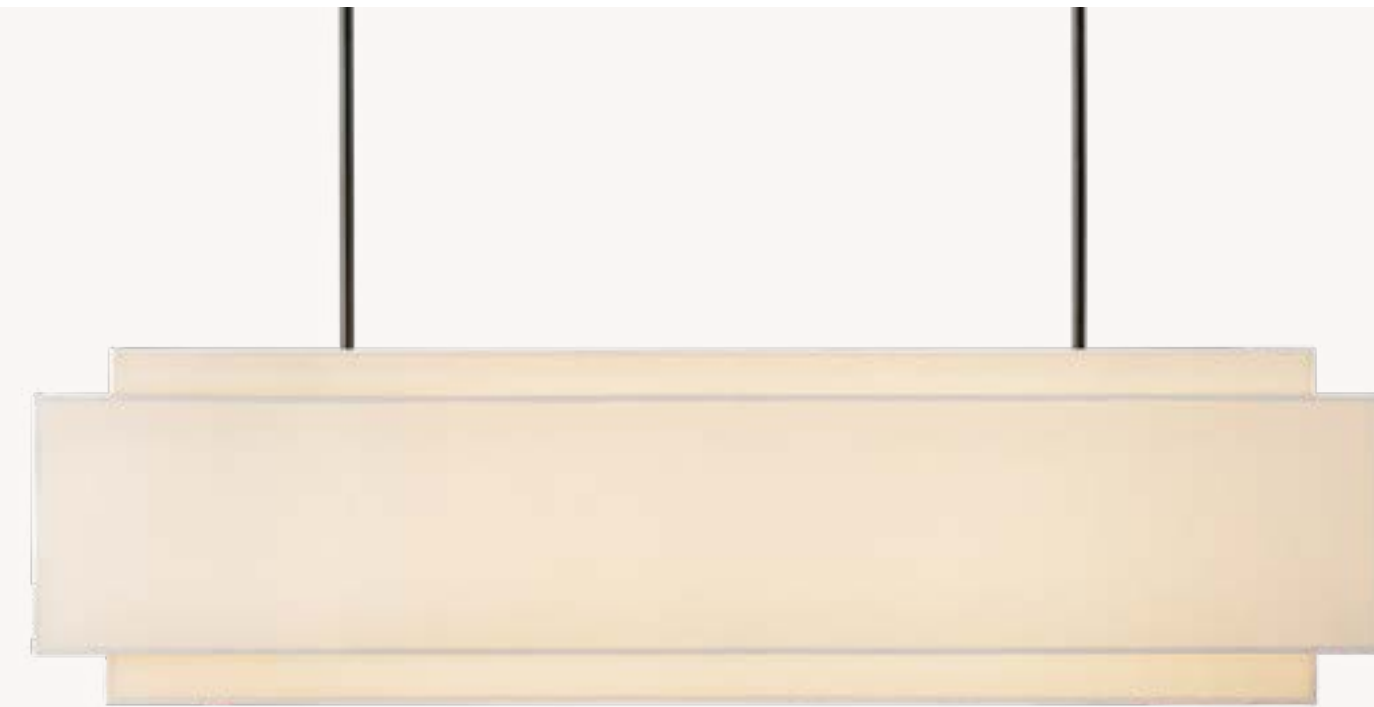

SELECTIONS

OSLO PEDESTAL RECTANGULAR DINING TABLE
AGED BROWN OAK
108" TABLE: 108"L X 44"W X 30"H