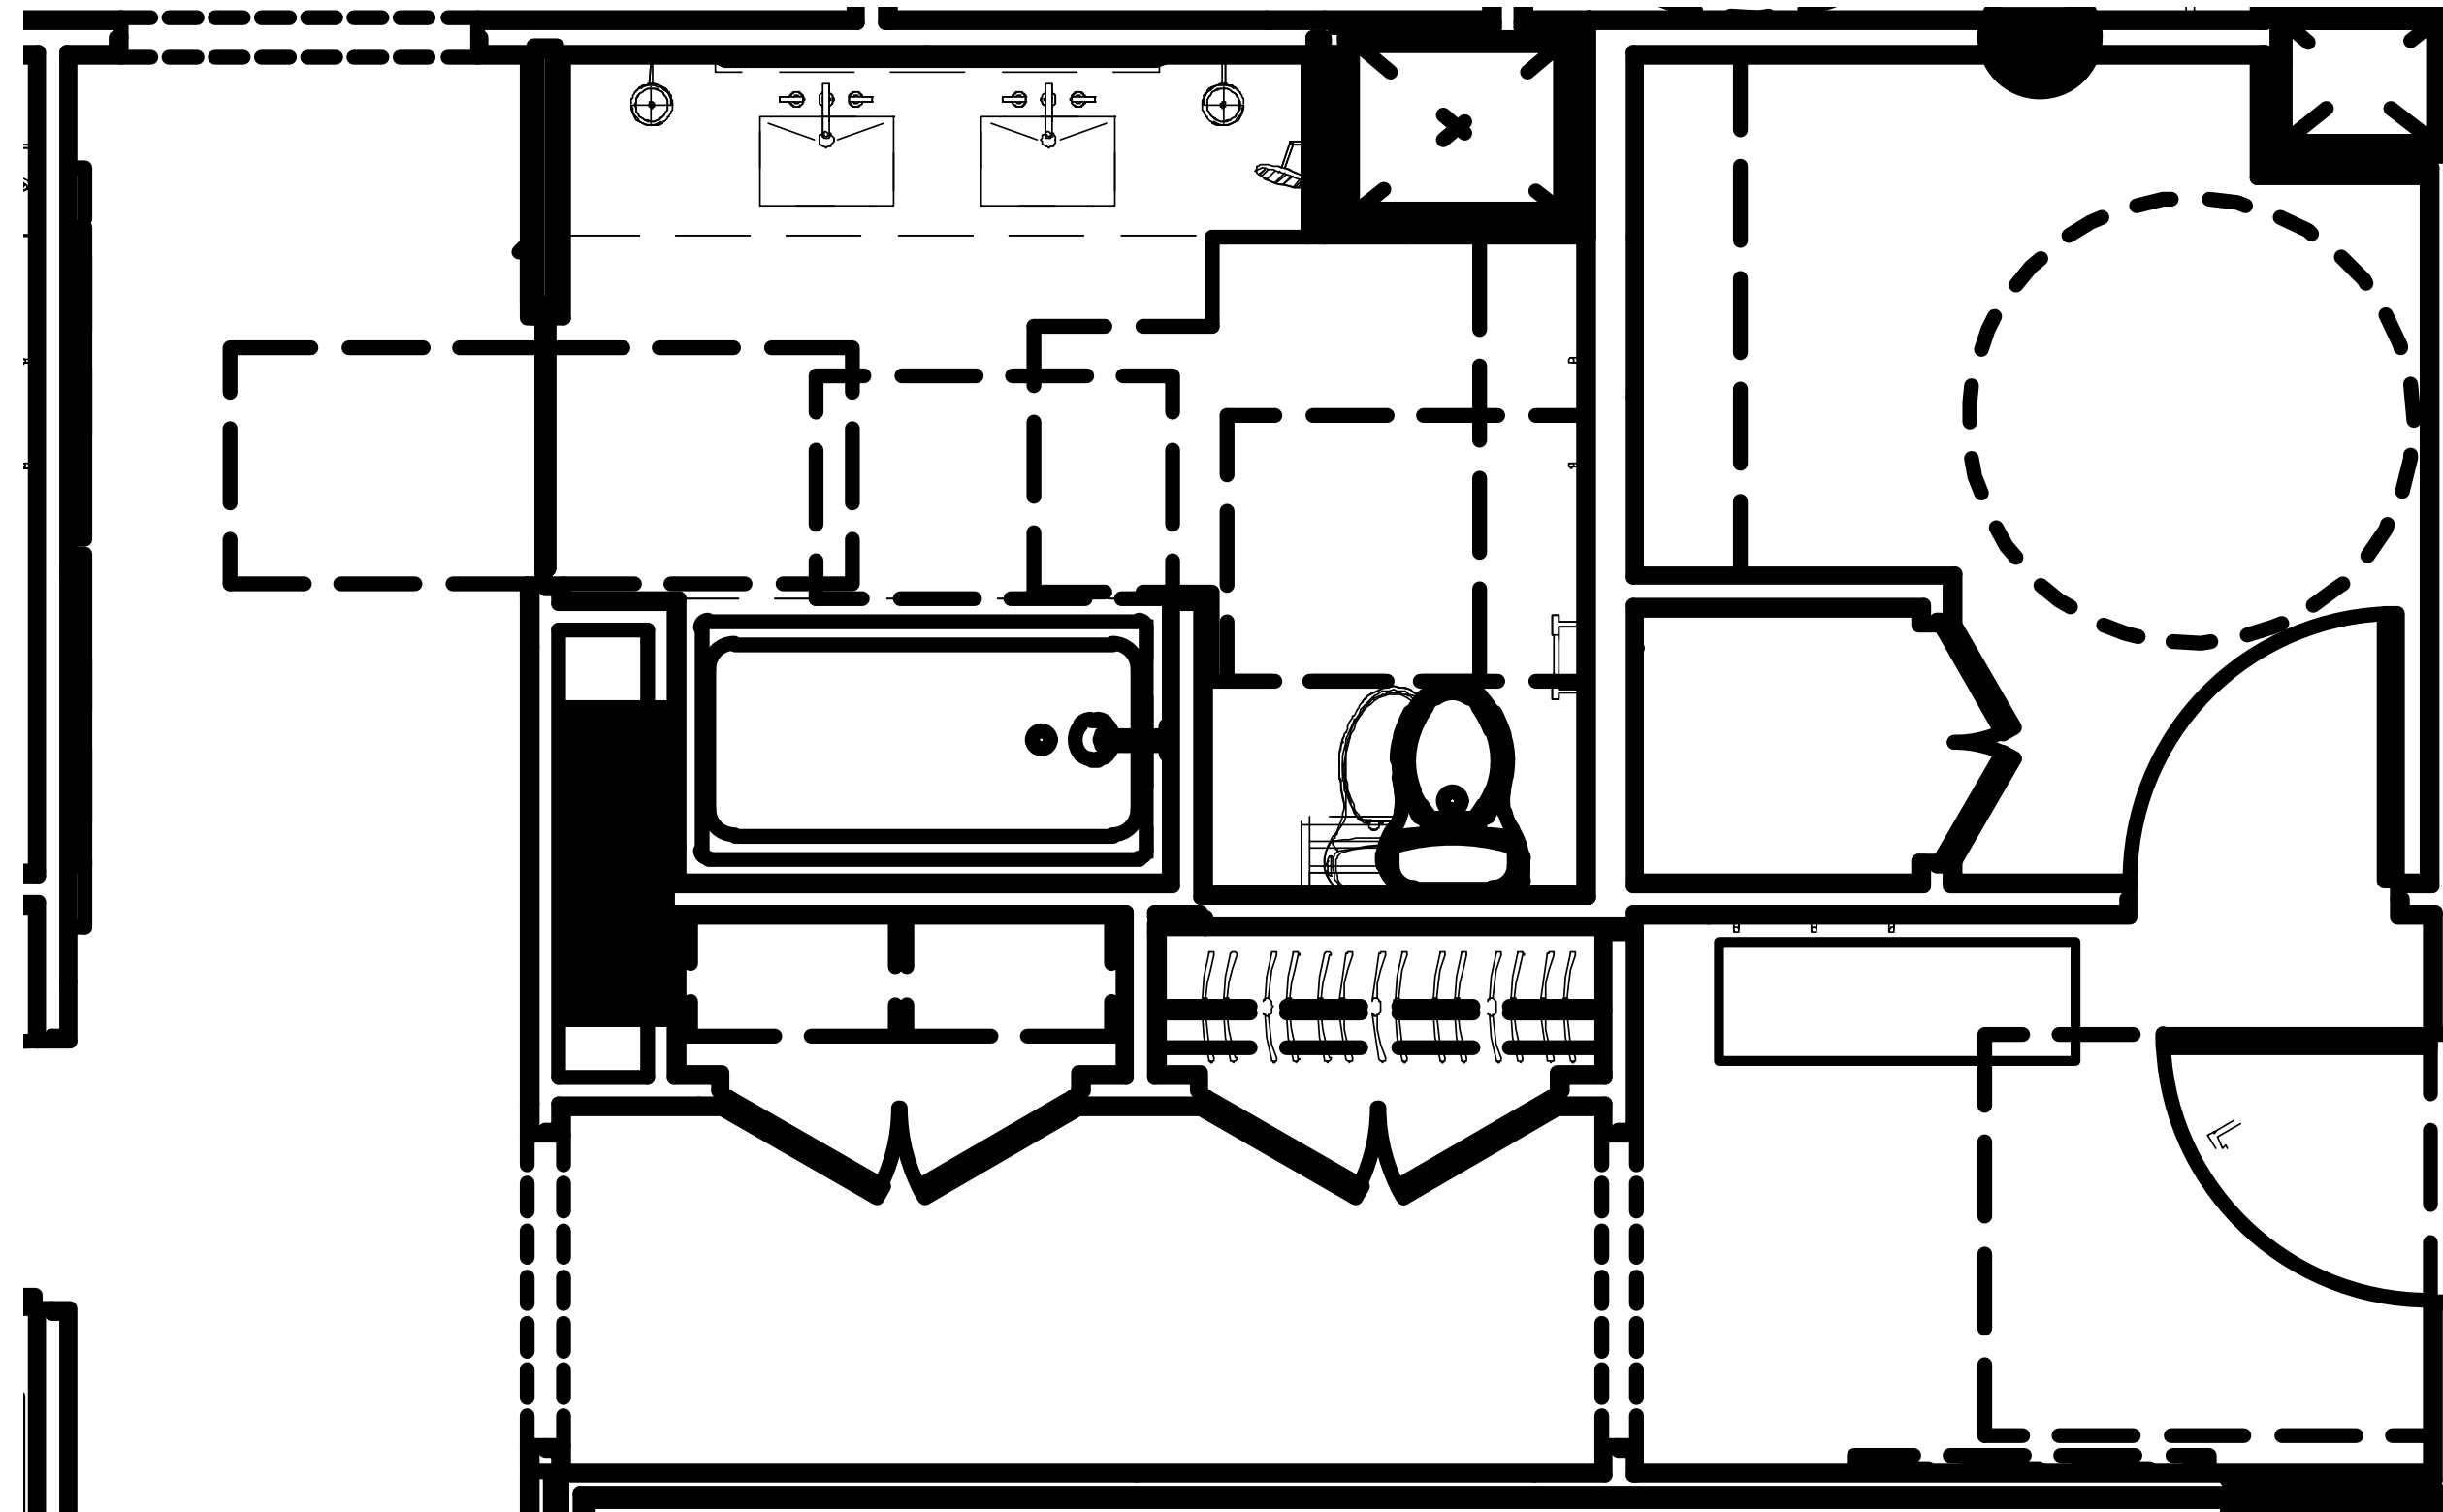

ARCHITECTURE

DESIGN
INSPIRATION

PALETTE A

FLOOR PLAN

OVERALL FLOOR PLAN

FLOOR PLAN

SELECTIONS

FRENCH CONTEMPORARY FABRIC END-OF-BED BENCH
BROWN OAK AND PERFORMANCE LINEN WEAVE - NATURAL
48"W X 16"D X 18"H

1930S MARTINI SIDE TABLE
BRONZE
10" DIAM., 26½"H

MÉTIER TASK FLOOR LAMP
BRONZE
23"L X 9"W X 35½"

LIGNÉ SOFA BACK CONSOLE TABLE
BROWN BRUSHED OAK (GLASS TOP)
96"W X 12"D X 27"H

TAITE LEATHER SWIVEL CHAIR
PERF. IT. LEATHER - COCOA
45"W X 36"D X 28"H