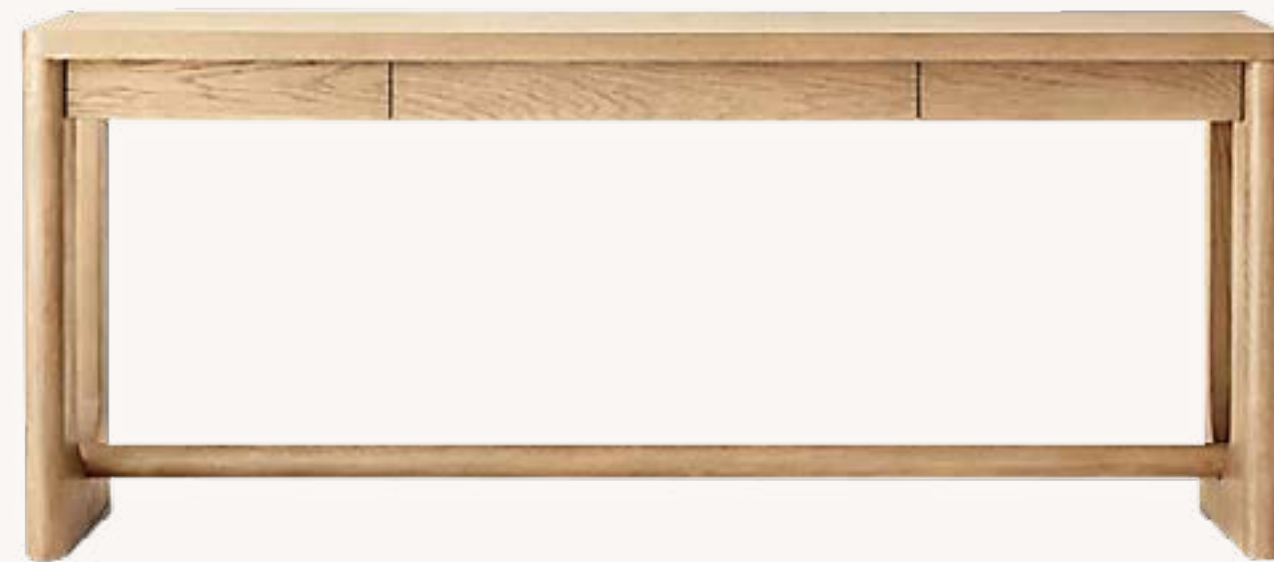

COI BRETON CLOSED NIGHTSTAND
BLOND OAK/BRASS
26"W X 20"D X 24"H

SAREZZO STONE TAPERED TABLE LAMP | AL-
ABASTER
6½" DIAM., 30¼"H

CAITLIN DINKINS & MINH NGUYEN: FLORENCE
1 | GOLD FRAME 30"W X 1½"D X 30"H

CAITLIN DINKINS & MINH NGUYEN: FLORENCE
2 | GOLD FRAME 30"W X 1½"D X 30"H