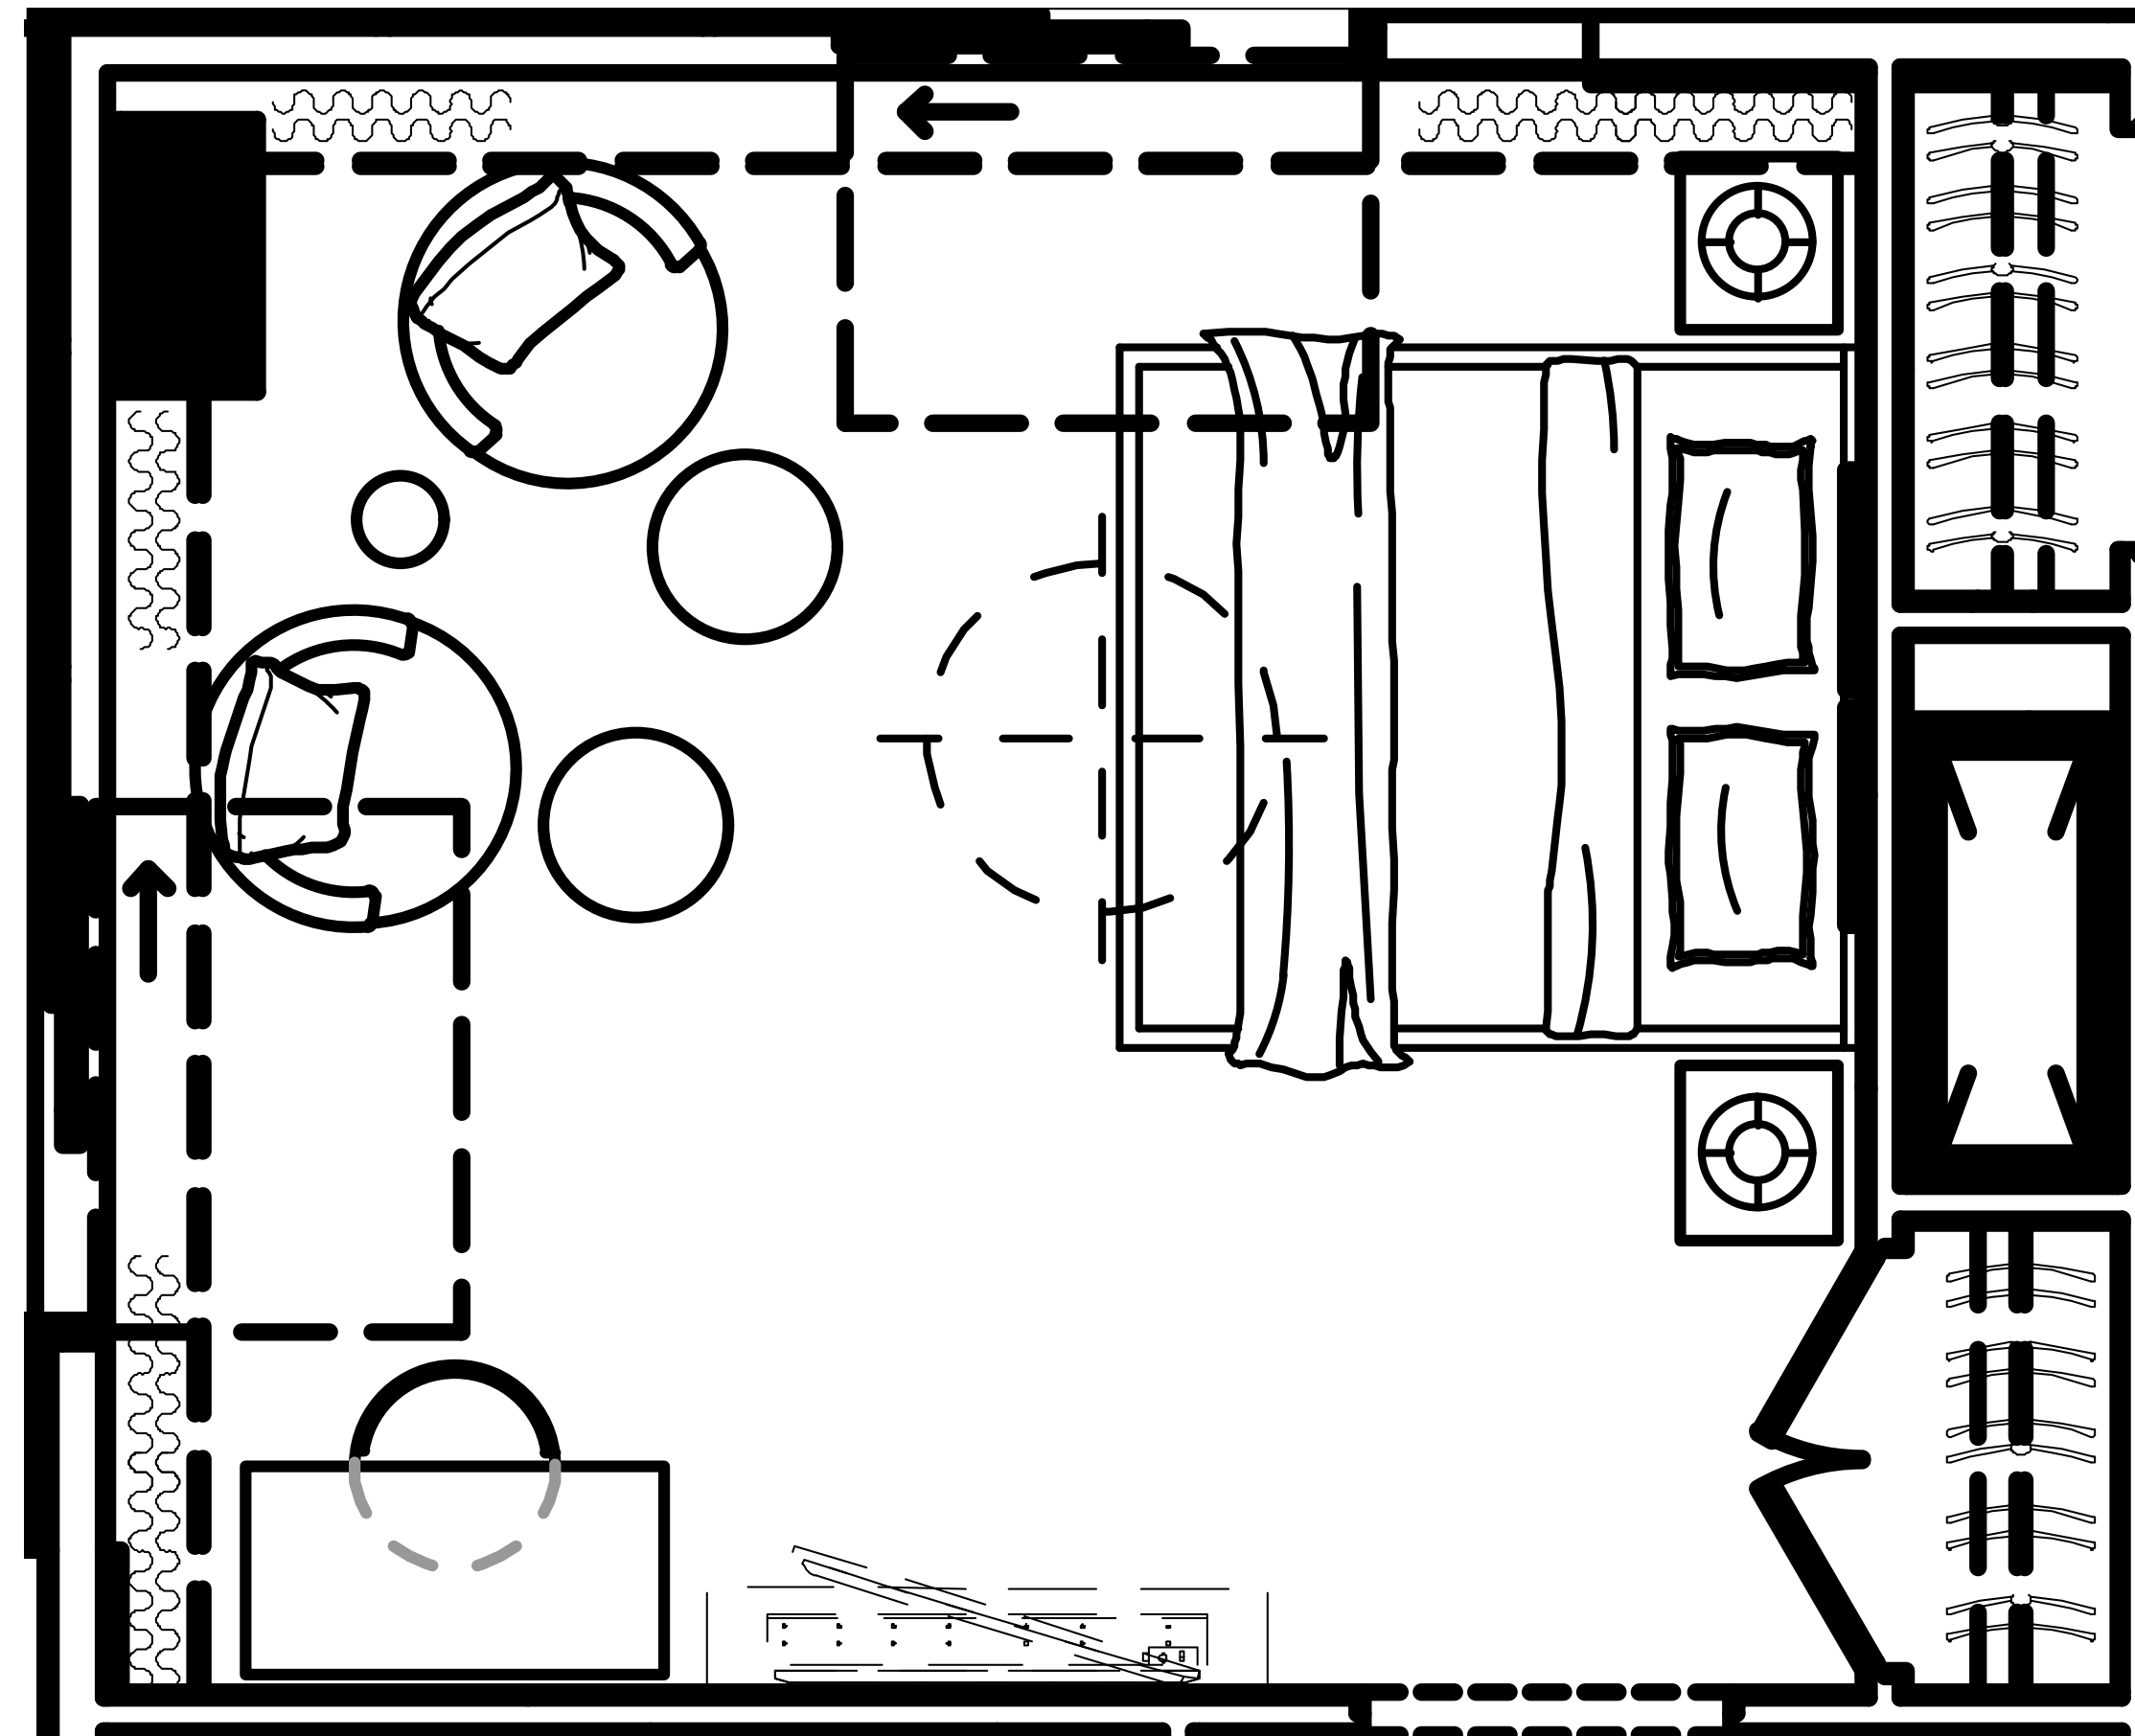

PRESTON FABRIC DINING SIDE CHAIR
LIGHT OAK AND COM: P.BW - DOVE
19"W X 24"D X 36"H

LUKA WOOD COUNTER STOOL
LIGHT OAK
21½"W X 21½"D X 33½"H

FLOOR PLAN

SELECTIONS

LAWSON FABRIC PANEL BED
COM: PERFORMANCE BASKET WEAVE - DOVE
KING BED: 80"W X 85¼"L X 56"H